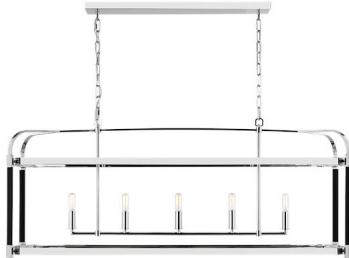

## LC1165PN: Linear Chandelier

### Dimensions:

<b>Length:</b>	14"	<b>Overall Height:</b>	82 1/4"
<b>Width:</b>	49"	<b>Wire:</b>	180" (color/Clear Silver)
<b>Height:</b>	19 3/4"	<b>Chain:</b>	60"
		<b>Mounting Proc.:</b>	Screw(s)
		<b>Connection:</b>	Mounted To Box

### Bulbs:

5 - Candelabra T6 Tubular 60w Max. 120v - Not included

### Features:

- This product may be mounted on a sloped ceiling
- Easily converts to LED with optional replacement lamps
- Meets Title 24 energy efficiency standards
- Title 24 compliant if used with Joint Appendix (JA8) approved light bulbs listed in the California Energy Commission Appliance database.
- Supplied with wire pre-laced through chain