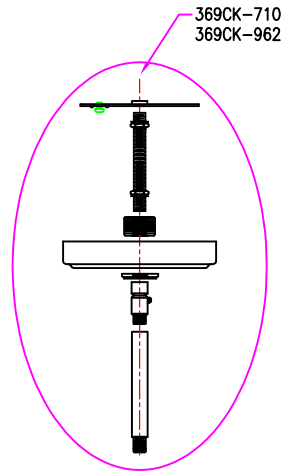

Part number & detail: