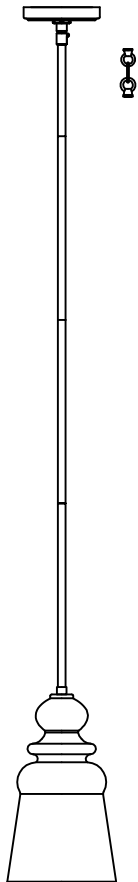

Kea Collection (369) Replacement Parts

6536901-710
6536901-962

All New Replacement Parts:

Part Number	Description	Used On
369CK-XXX	Canopy Kit, Including Canopy, Mtg bar, RTN, Hex nut(2), Washer(2), Screw collar set & swivel and 6" stem/w RTN	6536901
9122-XXX	Link & loop	6536901
9199-XXX	Accessory 12" Stem	6536901

Part number & detail:

10/25,2017 Rev: 2