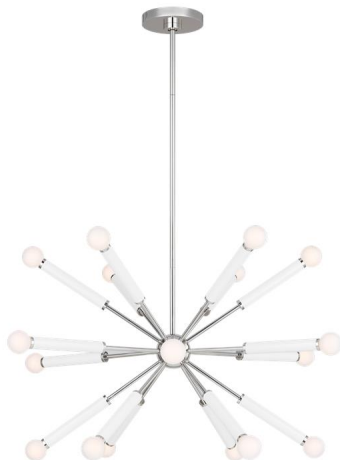

GENERATION LIGHTING

KSC10518PNGW: Full Chandelier

Collection: Monroe

Damp Rated

UPC #:014817620610

Finish: Polished Nickel (PN)

Dimensions:

Diameter: 32 3/8" **Overall Height:** 74 3/8"
Width: 32 3/8" **Wire:** 180" (color/Clear Silver)
Height: 19" **Mounting Proc.:** Screw Collar - Stem
Connection: Mounted To Box

Bulbs:

18 - Candelabra G16-1/2 40w Max. 120v - Not included

Features:

- This product may be mounted on a sloped ceiling
- Easily converts to LED with optional replacement lamps
- Meets Title 24 energy efficiency standards
- Title 24 compliant if used with Joint Appendix (JA8) approved light bulbs listed in the California Energy Commission Appliance database.

Material List:

1 Body - Steel - Polished Nickel
 18 Accents - Steel - Gloss White
 4 12" Stem - Steel - Polished Nickel
 1 6" Stem - Steel - Polished Nickel

Safety Listing:

Safety Listed for Damp Locations

Backplate / Canopy Details:

Type	Height / Length	Width	Depth	Diameter	Outlet Box Up	Outlet Box Down
Canopy	7/8			5 1/2		

Shipping Information:

Package Type	Product #	Quantity	UPC	Length	Width	Height	Cube	Weight	Fr. Class	UPS Ship
Individual	KSC10518PNGW	1	014817620610	28.9	32	20.6	11.025	23.8	250	Yes