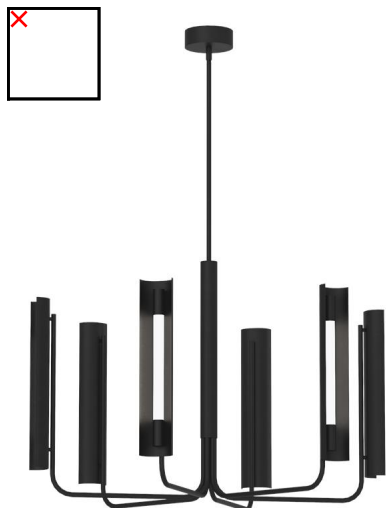

GENERATION LIGHTING

KC1076MBK: Six Light Chandelier

Collection: Carson

Featured in the decorative Carson collection

1 Array Integrated 30 watt light bulb

Fixture is supplied with 1 light bulb

clear crackle glass and white acrylic diffuser

Advanced LED technology that warms in color when dimmed (3000K - 2200K).

UPC #:014817618341

Finish: Midnight Black (MBK)

Dimensions:

Diameter: 36 1/8"

Length: 36 1/8"

Width: 36 1/8"

Height: 24 1/4"

Weight: 17.6 lbs.

Overall Height: 79 7/8"

Wire: 180" (color/Black)

Mounting Proc.: Screw Collar - Stem

Connection: Mounted To Box

Bulb Type: Array

Bulb Base: Integrated

Volts: 120