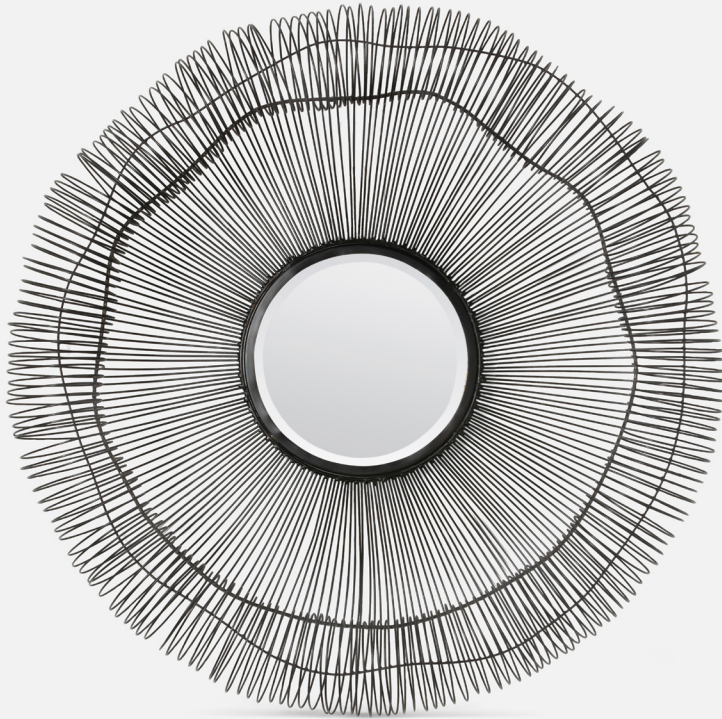

KAYLEE

Fine matte black wired mirror woven in a sculptural wave composed of continuous loops creates an ethereal setting.

MATERIAL

Metal

DIMENSIONS

36"D

Outer Profile: 10.25"

REFLECTION AREA

11"D

TYPE OF HARDWARE

Keyhole

Our mirrors are designed to be hung by a professional, usually by wire. Actual hanging specifics vary on a case by case basis and depend on several variables, including the mirror weight and wall type. Incorrect hanging can result in damage to the mirror or the wall. Made Goods is not responsible for damage due to incorrect hanging of our pieces.

HANGING ORIENTATION

Portrait

WEIGHT

17 lbs

MIRROR TYPE

Beveled

FINISHES

Matte Black