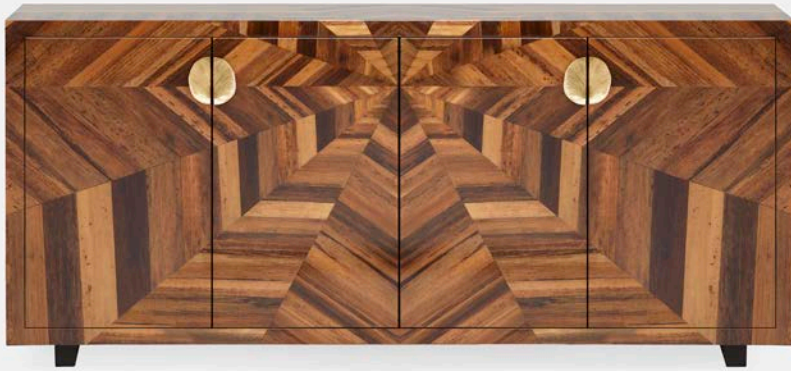

## JADA BUFFET

Now available in a larger size. Radial banana bark starburst buffet with gold leaf pulls.

**MATERIAL**  
Banana Bark\*

**DIMENSIONS**  
72"L x 20"W x 32"H

**INTERIOR**  
2 adjustable Shelves  
Shelf Height: 10.75", 12.75", 14.75"

*This item is handcrafted and may show slight variation in size from one piece to another.*

*\*Natural variation to be expected.*