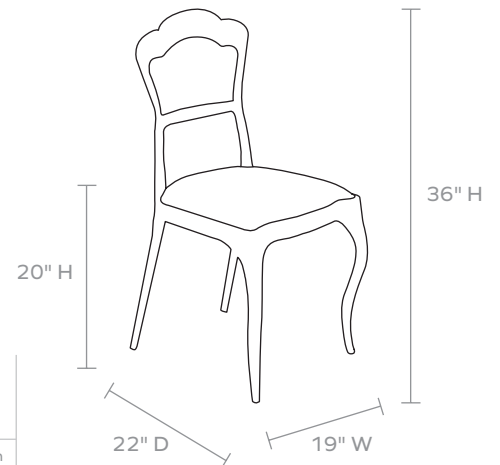

Metal

DIMENSIONS

Overall: 19"W x 22"D x 36"H

Seat Depth: 18"

Seat Height: 20"

Seat Height (without upholstery): 18"

Cushion height may vary from 1/2 to 1 inch

UPHOLSTERY INFORMATION

WEIGHT

23 lbs

This item is handcrafted and may show slight variation in size from one piece to another.

In-stock upholstered pieces have a 6 week lead time.

FINISH

Rustic Bronze

FABRIC WIDTH	FABRIC REPEAT						
	Plain < 1"	1" - 6"	7" - 14"	15" - 20"	21" - 27"	28" - 36"	Full Width Centered
54"	0%	15%	30%	35%	40%	45%	100%