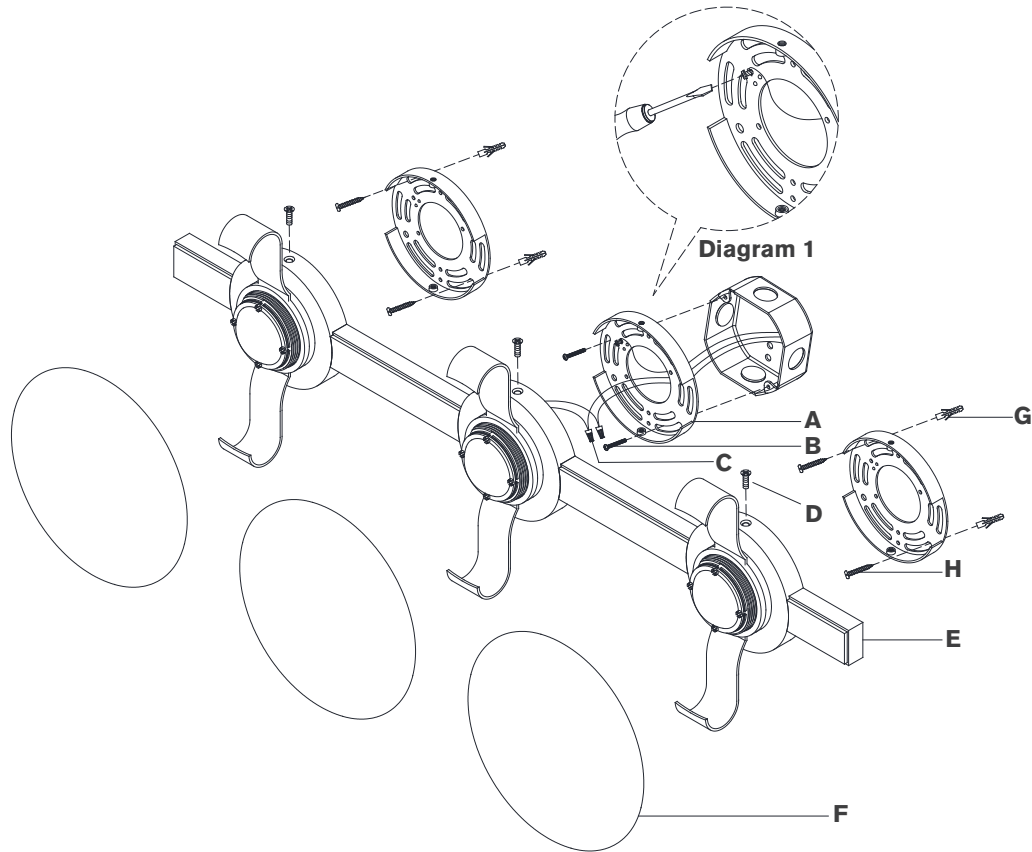

ASSEMBLY INSTRUCTIONS

Marisol 28" Bath Bar

Item # CD 2015

NOTICE:

This light fixture should be installed in accordance with all applicable, local installation codes, and by a person familiar with the construction and operation of it, as well as the hazards involved. Inspect item and contents carefully. If any damage or defect is found, do not install. Retain all packaging material until installation is complete and approved.

11. Install fixture **(E)** to mounting plate **(A)** and secure with screws **(D)**.
12. Thread glass shades **(G)** to sockets.

NOTE: Do not over-tighten otherwise shade could become damaged.

Care Instructions: Clean only with a soft dry cloth or feather duster. Do not use abrasive or chemical agents