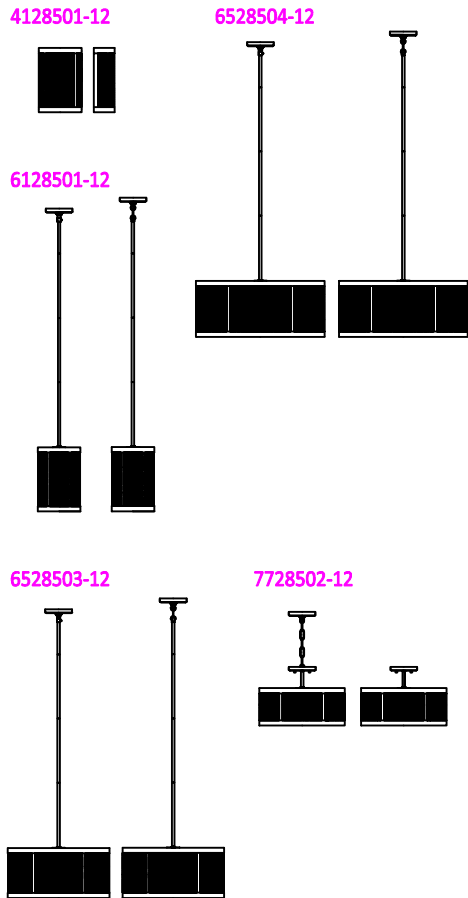

Gereon Collection (285) Replacement Parts

All New Replacement Parts:

Part Number	Description	Used On
285CK1-12	Canopy Kit, Including Canopy,Mtg bar,RTN,Hex nut(2),Screw collar set & swivel and 6" stem/w RTN	6128501,6528503,6528504
285CK2-12	Canopy Kit, Including Canopy,Mtg bar,RTN,Hex nut(2) and Screw collar set	7728502
285PB-12	Parts Bag, Gereon collection	For Gereon collection
9103-12	Standard chain,6FT	7728502
9122-12	Link & loop	6128501,6528503,6528504
9199-12	Accessory 12" Stem	6128501,6528503,6528504

Part number & detail: