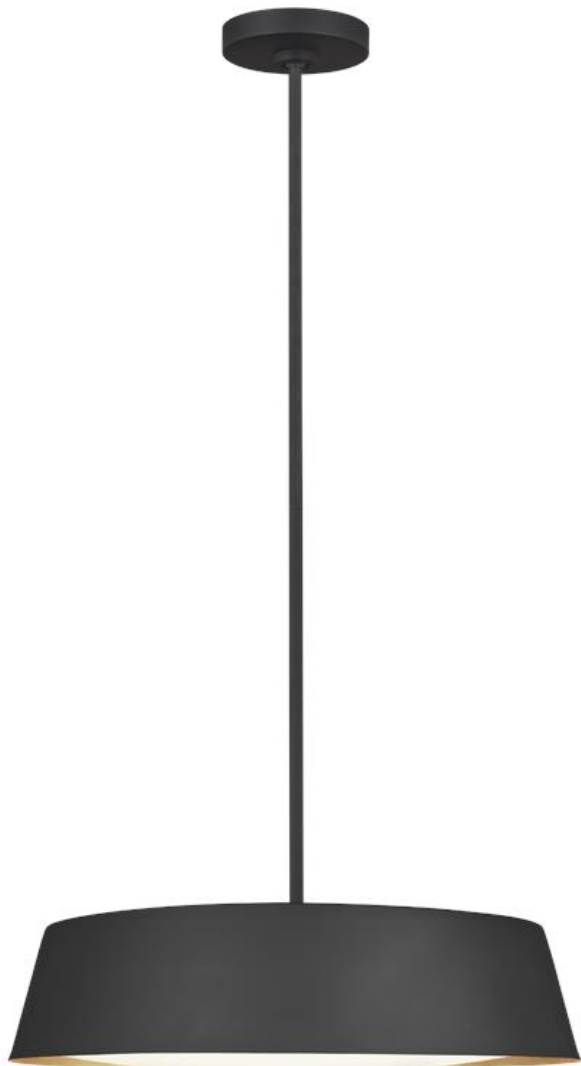

EP1055MBK: 5 - Light Pendant

Dimensions:

Diameter: 19" **Overall Height:** 60 3/4"
Height: 5 3/8" **Wire:** 180" (color/Clear Silver)
Weight: 8.2 lbs. **Mounting Proc.:** Universal Mounting Plate
Connection: Mounted To Box

Bulbs:

5 - Candelabra Torpedo 60w Max. 120v - Not included

Material List:

1 Body - Steel - Midnight Black
 1 6" Stem - Steel - Midnight Black
 4 12" Stem - Steel - Midnight Black

Safety Listing:

Safety Listed for Damp Locations

Instruction Sheets:

Trilingual (English, Spanish, and French) (EP1055)

Collection: Asher

UPC #: 014817588774

Finish: Midnight Black (MBK)

Shade / Glass / Diffuser Details:

Part	Material	Finish	Quantity	Item Number	Length	Width	Height	Diameter	Fitter Diameter	Shade Top Length	Shade Top Width	Shade Top Diameter
Glass	Glass	Silk Screen White Inside Clear Outside	1				1	18 1/8				