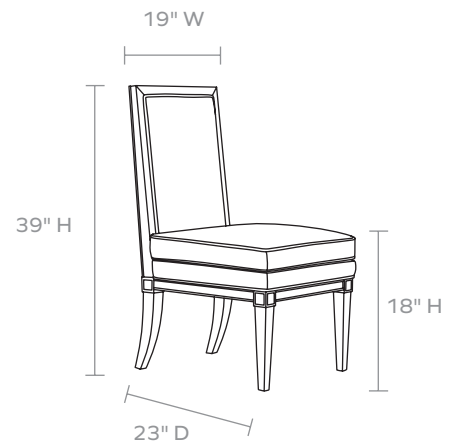

**BUILD IT
YOUR WAY**
EXPLORE OUR
FABRIC OPTIONS

EVAN

Streamlined and clean, this rectangular-framed chair is ever so slightly elongated in its back proportions creating a comfortable, elegant and light dining chair. The frame is finished in either painted wood or cerused oak. The padded cushion can be upholstered in any of our fabrics or your own COM/COL.

MATERIAL

Wood, Oak

DIMENSIONS

19"W x 23"D x 38"H

Seat Depth: 18"

Seat Height: 18"

Seat Height (without upholstery): 15"

Cushion height may vary from 1/2 to 1 inch

In-stock upholstered pieces have a 6 week lead time.

**Not available with Aras fabric and Jullan options.*

FINISHES & MATERIALS

Glossy White Wood

Cerused White Oak

FABRIC WIDTH	FABRIC REPEAT						
	Plain < 1"	1" - 6"	7" - 14"	15" - 20"	21" - 27"	28" - 36"	Full Width Centered
54"	0%	15%	30%	35%	40%	45%	100%