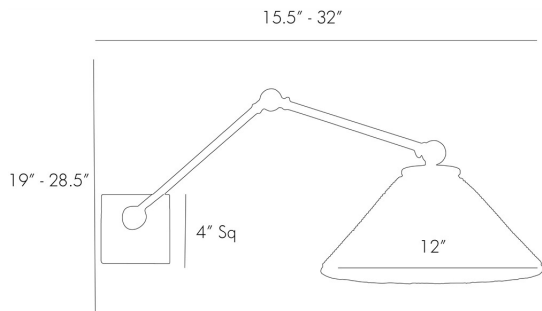

ARTERIORS

Padma Sconce

#DS49016

Our versatile, articulating wall light dons a woven wicker shade for a fun, textural mix. Finished in antique brass, it's useful as a reading lamp, picture light or, as Windsor uses in her own home, as accent lighting over bookcases. Shown with a 3 3/8" frosted globe bulb.

APPEARANCE

Installation Environment:	Residential
Arm Finish:	Antique Brass
Appearance Finish:	Antique Brass
Finish 1:	Natural
Primary Material:	Steel
Material 1:	Rattan
Finish will vary:	No
Arm Material:	Steel
Backplate Finish:	Antique Brass
Backplate Material:	Steel
Installation Environment 1:	Contract
	Suitable
Top Coat/Sealant:	Yes

CERT

*Approved for Australia:	No
*Approved for Belarus:	No
Approved for Canada:	Yes
*CB Certified:	No
*Approved for European Union:	No
*Approved for Kuwait:	No
*Approved for Kazakhstan:	No
Approved for Mexico:	Yes

MARKET

Designer:	Windsor Smith
Web/Marketing Description:	Our versatile, articulating wall light dons a woven wicker shade for a fun, textural mix. Finished in antique brass, it's useful as a reading lamp, picture light or, as Windsor uses in her own home, as accent lighting over bookcases. Shown with a 3 3/8" frosted globe bulb.
Web/Marketing Description Ext:	

SHADE

Shade Diffuser (Y/N):	No