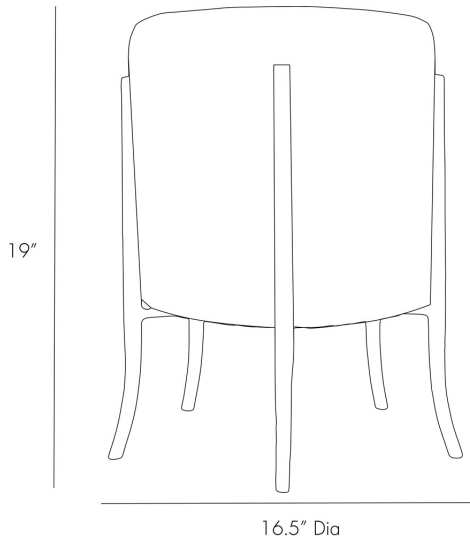

ARTERIORS

Pagoda Ottoman

#DD2406

A soft, natural linen upholstered cylinder seems suspended over the floor, held in place by 5 graceful arcs of natural iron, creating a modern tuffut. Whether peeking out from under a console or center table, pulled up to a vanity or lounge chair or resting next to a soaking tub, this little seat is as practical as it is beautiful. Finish may vary.

APPEARANCE

Top Coat/Sealant:	Yes
Appearance Finish:	Natural
Finish 1:	Natural
Interior Color:	Black
Interior Finish:	Natural Iron
Interior Material:	Iron
Primary Material:	Iron
Material 1:	Linen
Finish will vary:	Yes

DIMENSION

Overall Diameter:	41.91cm
Clearance:	17.78cm

INFO

Assembly Required:	No
Bevel:	No
Size will vary:	No

MARKET

Designer:	Barry Dixon
Web/Marketing Description:	A soft, natural linen upholstered cylinder seems suspended over the floor, held in place by 5 graceful arcs of natural iron, creating a modern tuffut. Whether peeking out from under a console or center table, pulled up to a

Seat H (flr to top of seat): 48.26cm
Chair Foam Material: Poly Fill
Overall Dimension H: 48.26cm
Overall Foot Print Dimensions: 15" Dia

Web/Marketing Description Ext:

vanity or lounge chair or resting next to a soaking tub, this little seat is as practical as it is beautiful. Finish may vary.