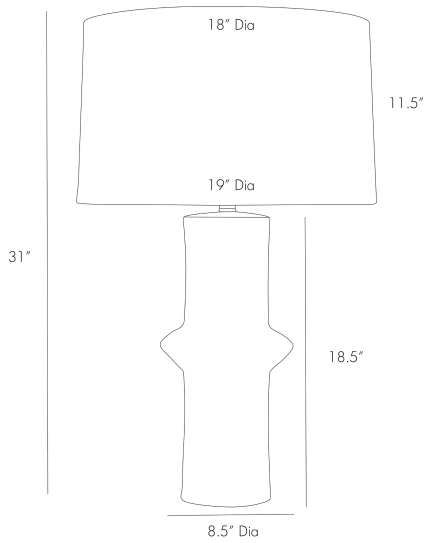

ARTERIOS

Alistair Lamp

#DC17003-300

Though the silhouette of this ceramic lamp is handcrafted in a unique, modern design, its muted blue reactive glaze lends a touch of traditional pottery style. Up close, you'll notice fine texturing and subtle details that occur naturally and are different in each piece. Topped with a tapered, natural linen drum shade with ivory cotton lining and matching ceramic finial. Glaze finish may vary.

APPEARANCE

Lamp Body Finish 1:	Sterling Blue
Lamp Body Material 1:	Ceramic
Installation Environment 1:	Contract Suitable
Hardware Finish:	Nickel Plated
Finish will vary:	Yes

CERT

*Approved for Australia:	No
*Approved for Belarus:	No
Approved for Canada:	Yes
*CB Certified:	Yes
*Approved for European Union:	No
*Approved for Kuwait:	Yes
*Approved for Kazakhstan:	No
Approved for Mexico:	Yes
*Approved for New Zealand:	No
*Approved for Russian Federati:	No
*Approved for Saudi Arabia:	Yes

DIMENSION

MARKET

Designer:
Web/Marketing Description:

Celerie Kemble
Though the silhouette of this ceramic lamp is handcrafted in a unique, modern design, its muted blue reactive glaze lends a touch of traditional pottery style. Up close, you'll notice fine texturing and subtle details that occur naturally and are different in each piece. Topped with a tapered, natural linen drum

Web/Marketing Description Ext: