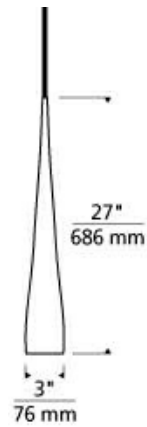

LED lamp not available in Clear or Transparent Smoke. MP mount includes 4" Round Flush Canopy.

700 _____ CYPL _____

JOB NAME _____

NOTES _____

CYPREE LARGE PENDANT

SPECIFICATIONS

HARDWARE MATERIAL	
SHADE MATERIAL	Glass
NET WEIGHT	5 lbs
HEIGHT	27in
WIDTH	3in
LENGTH	3in
UP LIGHT / DOWN LIGHT / BOTH?	
WET LISTED	
DAMP LISTED	
DRY LISTED	Yes
MIN. HANGING HEIGHT	
MAX HANGING HEIGHT	
SLOPED CEILING ADAPTABLE?	Yes
GENERAL LISTING	ETL Listed
INCLUDES	