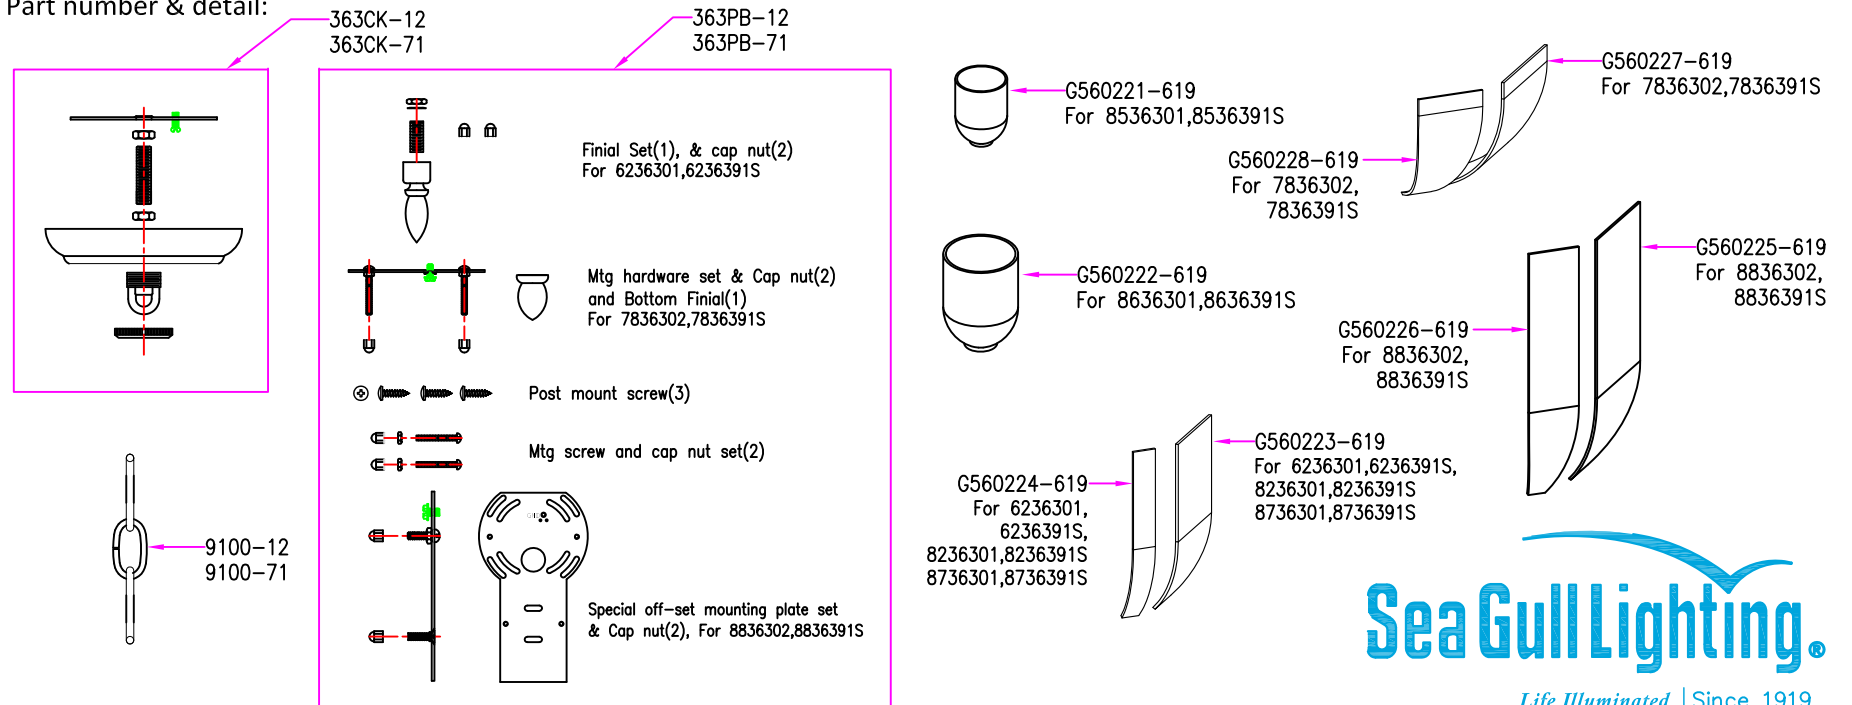

Part number & detail:

Sea Gull Lighting.

Life Illuminated | Since 1919

www.SeaGullLighting.com