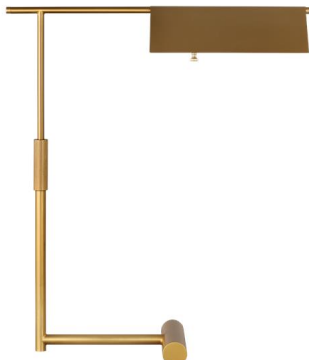

GENERATION LIGHTING

CT1221BBS1: Table Lamp

Dimensions:

Length:	8 1/2"	Wire:	72" (color/Clear Silver)
Width:	20 5/8"	Switch Type:	On/Off Switch
Height:	25"	Switch Location:	At Socket
Weight:	9.5 lbs.	Connection:	Plug Into Box

Material List:

1 Body - Steel - Burnished Brass

Safety Listing:

Safety Listed for Dry Locations

Collection: Foles

Oversized pendants offered in two sizes and two finishes: Burnished Brass and Polished Nickel

Install a dimmer switch for a warm glow effect and easily change the look and feel of the room

A 9.5 Watt, 3000K Medium Base LED Bulb Included.

Assortment includes: small pendant, large pendant, 2-light table lamp and sconces

Damp Rated

UPC #:014817615180

Finish: Burnished Brass (BBS)

Shade / Glass / Diffuser Details:

Part	Material	Finish	Quantity	Item Number	Length	Width	Height	Diameter	Fitter Diameter	Shade Top Length	Shade Top Width	Shade Top Diameter
Shade	Steel	Burnished Brass	1		10 1/2"	7 1/8"	3 1/4"					