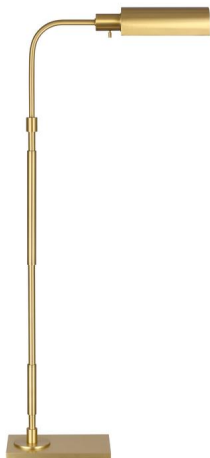

## CT1161BBS1: Task Floor Lamp

### Dimensions:

<b>Length:</b>	6 1/2"	<b>Wire:</b>	96" (color/Clear Silver)
<b>Width:</b>	20 5/8"	<b>Switch Type:</b>	In Line Dimmer
<b>Height:</b>	47 3/8"	<b>Switch Location:</b>	At Socket
<b>Weight:</b>	15 lbs.	<b>Connection:</b>	Plug Into Box

### Material List:

- 1 Body - Steel - Burnished Brass
- 1 Column - Steel - Burnished Brass

### Shade / Glass / Diffuser Details:

Part	Material	Finish	Quantity	Item Number	Length	Width	Height	Diameter	Fitter Diameter	Shade Top Length	Shade Top Width	Shade Top Diameter
Shade	Steel	Burnished Brass	1		9	4 1/2	3					