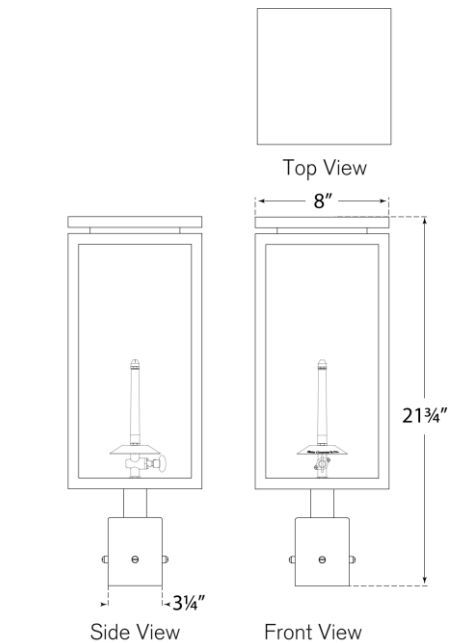

TEAR SHEET

Fresno Medium Gas Post

Item # CHO 7550BLK-CG

Designer: Chapman & Myers

Height: 21.75"

Width: 8"

Finishes: BLK, SC

Glass Options: CG

Gas light fixture supplied with 3/16" copper gas line and 3/16" x 1/4" gas line adaptor