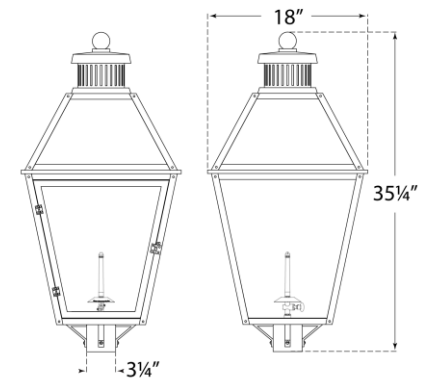

TEAR SHEET

Stratford Gas Post Light

Item # CHO 7450BLK-CG

Designer: Chapman & Myers

Height: 35.25"

Width: 18"

Finishes: BLK, SC

Glass Options: CG

Top View

Side View

Front View

Gas light fixture supplied with 3/16" copper gas line and 3/16" x 1/4" gas line adaptor