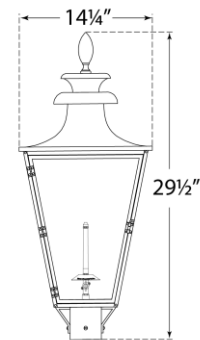

TEAR SHEET

Albermarle Gas Post Light

Item # CHO 7430BLK-CG

Designer: Chapman & Myers

Height: 29.5"

Width: 14.25"

Finishes: BLK, SC

Glass Options: CG

Top View

Side View

Front View

Gas light fixture supplied with 3/16" copper gas line and 3/16" x 1/4" gas line adaptor