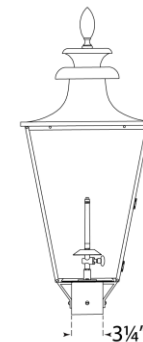

TEAR SHEET

Albermarle Gas Post Light

Item # CHO 7430BLK-CG

Designer: Chapman & Myers

Height: 29.5"

Width: 14.25"

Finishes: BLK, SC

Glass Options: CG

Top View

Side View

Front View

Gas light fixture supplied with 3/16" copper gas line and 3/16" x 1/4" gas line adaptor