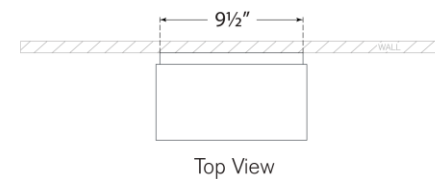

TEAR SHEET

Fresno Large 2-Light 3/4 Wall Lantern

Item # CHO 2936AI-CG

Designer: Chapman & Myers

Height: 22"

Width: 10"

Extension: 5.75"

Backplate: 9.5" x 21.5" Rectangle

Finishes: AI

Glass Options: CG

Socket: E26 Keyless

Wattage: 8 LED T10

Weight: 16 Pounds

Note: UL Only

Top View

Side View

Front View