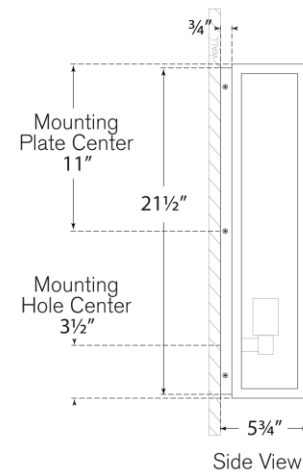

TEAR SHEET

Fresno Large 2-Light 3/4 Wall Lantern

Item # CHO 2936AI-CG

Designer: Chapman & Myers

Height: 22"

Width: 10"

Extension: 5.75"

Backplate: 9.5" x 21.5" Rectangle

Finishes: AI

Glass Options: CG

Socket: E26 Keyless

Wattage: 8 LED T10

Weight: 16 Pounds

Note: UL Only

Top View

Side View

Front View