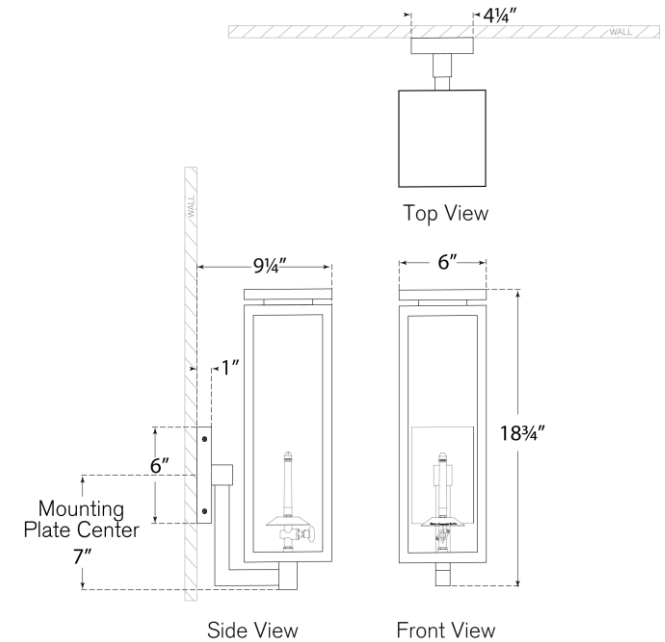

TEAR SHEET

Fresno Medium Bracketed Gas Wall Lantern

Item # CHO 2560BLK-CG

Designer: Chapman & Myers

Height: 18.5"

Width: 6"

Extension: 9.25"

Backplate: 4.25" x 6" Rectangle

Gas light fixture supplied with 3/16" copper gas line and 3/16" x 1/4" gas line adaptor