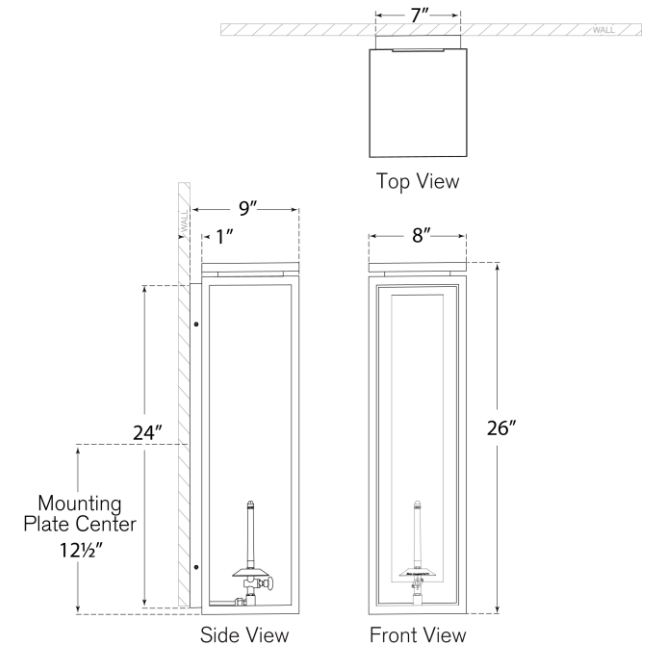

## Fresno XL 3/4 Gas Wall Lantern

Item # CHO 2552BLK-CG

Designer: Chapman & Myers

Height: 26"

Width: 8"

Extension: 9"

Backplate: 7" x 24" Rectangle

Finishes: BLK, SC

Gas light fixture supplied with 3/16" copper gas line and 3/16" x 1/4" gas line adaptor