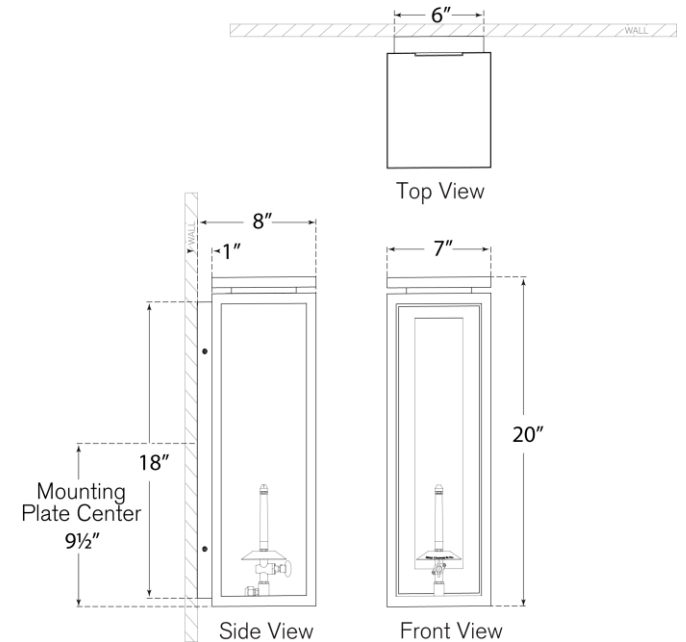

TEAR SHEET

Fresno Large 3/4 Gas Wall Lantern

Item # CHO 2551BLK-CG

Designer: Chapman & Myers

Height: 20"

Width: 7"

Extension: 8"

Backplate: 6" x 18" Rectangle

Gas light fixture supplied with 3/16" copper gas line and 3/16" x 1/4" gas line adaptor