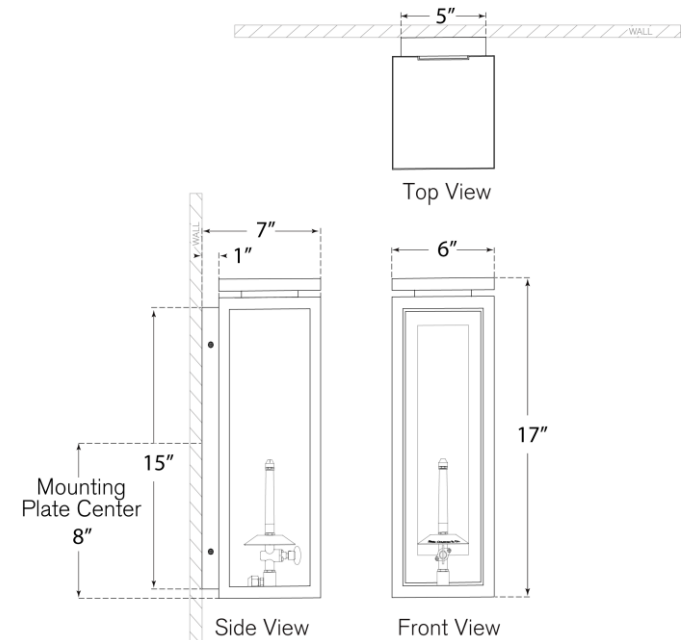

TEAR SHEET

Fresno Medium 3/4 Gas Wall Lantern

Item # CHO 2550BLK-CG

Designer: Chapman & Myers

Height: 17"

Width: 6"

Extension: 7"

Backplate: 5" x 15" Rectangle

Gas light fixture supplied with 3/16" copper gas line and 3/16" x 1/4" gas line adaptor