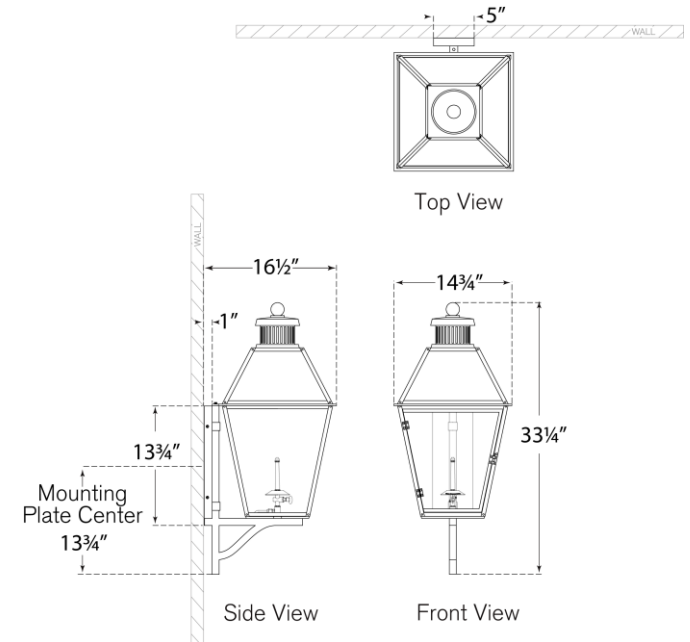

TEAR SHEET

Stratford Large Bracketed Gas Wall Lantern

Item # CHO 2456BLK-CG

Designer: Chapman & Myers

Height: 33.25"

Width: 14.75"

Extension: 16.5"

Backplate: 5" x 13.75" Rectangle

Gas light fixture supplied with 3/16" copper gas line and 3/16" x 1/4" gas line adaptor