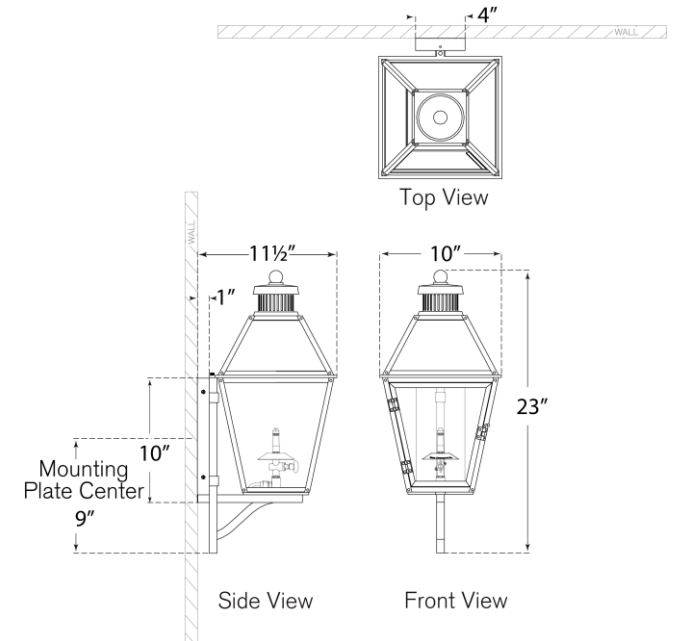

TEAR SHEET

Stratford Small Bracketed Gas Wall Lantern

Item # CHO 2455BLK-CG

Designer: Chapman & Myers

Height: 23"

Width: 10"

Extension: 11.5"

Backplate: 4" x 10" Rectangle

Gas light fixture supplied with 3/16" copper gas line and 3/16" x 1/4" gas line adaptor