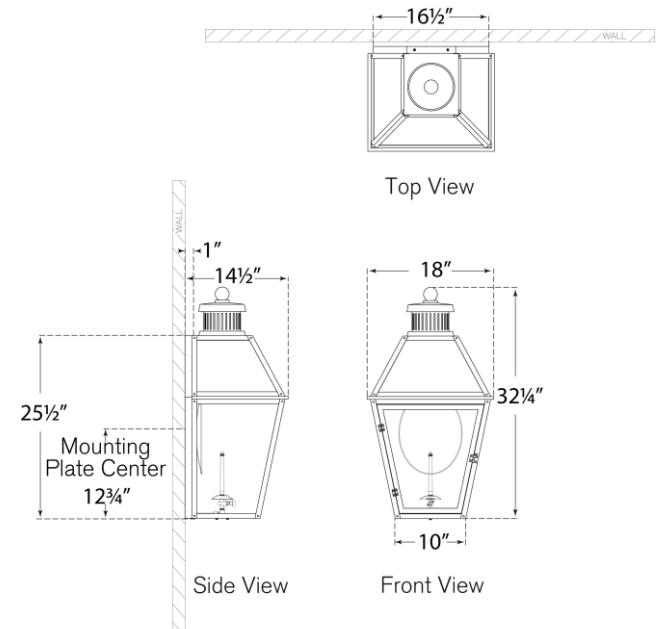

TEAR SHEET

Stratford Large 3/4 Gas Wall Lantern

Item # CHO 2452BLK-CG

Designer: Chapman & Myers

Height: 32.25"

Width: 18"

Extension: 14.75"

Backplate: 16.25" x 25.5" Decorative

Gas light fixture supplied with 3/16" copper gas line and 3/16" x 1/4" gas line adaptor