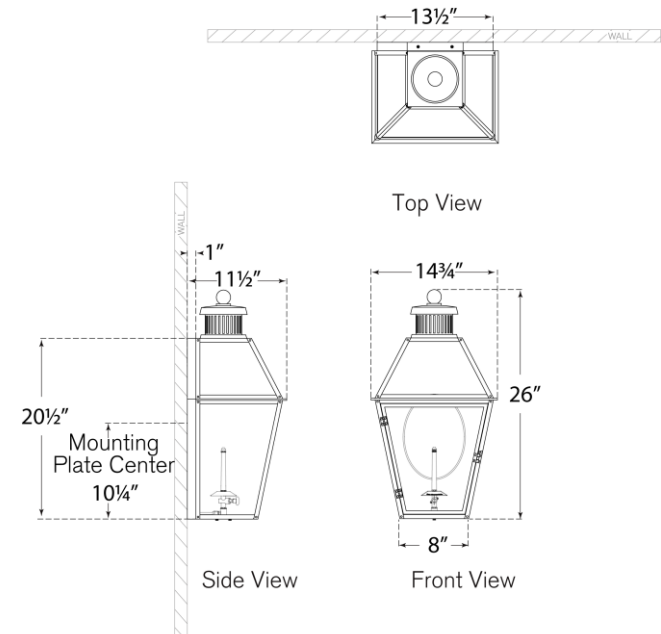

## Stratford Medium 3/4 Gas Wall Lantern

Item # CHO 2451BLK-CG

Designer: Chapman & Myers

Height: 26"

Width: 14.75"

Extension: 11.5"

Backplate: 13.5" x 20.5" Decorative

Finishes: BLK, SC

Gas light fixture supplied with 3/16" copper gas line and 3/16" x 1/4" gas line adaptor