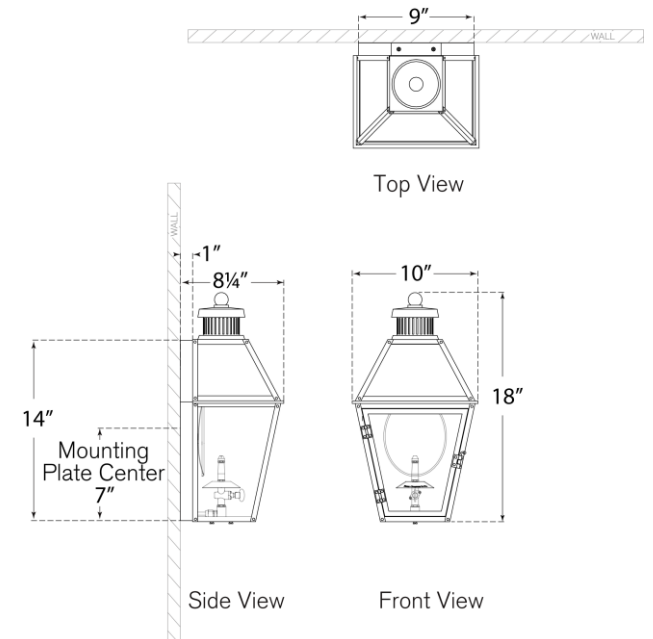

TEAR SHEET

Stratford Small 3/4 Gas Wall Lantern

Item # CHO 2450BLK-CG

Designer: Chapman & Myers

Height: 18"

Width: 10"

Extension: 8.25"

Backplate: 9" x 14" Decorative

Gas light fixture supplied with 3/16" copper gas line and 3/16" x 1/4" gas line adaptor