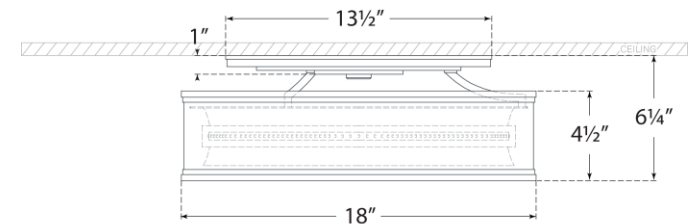

TEAR SHEET

Connery 18" Flush Mount

Item # CHC 4612AB

Designer: Chapman & Myers

Height: 6.25"

Width: 18"

Canopy: 13.5" Round

Finishes: AB, BZ, PN, WHT/AB

Socket: Dedicated LED

Wattage: 25w (2000lm)

Note: UL Only

Front View

Bottom View