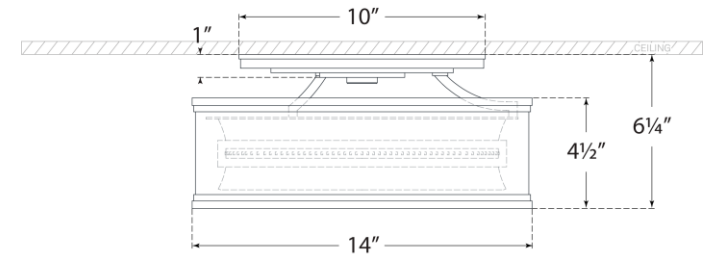

TEAR SHEET

Connery 14" Flush Mount

Item # CHC 4611AB

Designer: Chapman & Myers

Height: 6.25"

Width: 14"

Canopy: 10" Round

Finishes: AB, BZ, PN, WHT/AB

Socket: Dedicated LED

Wattage: 18w (1500lm)

Note: UL Only

Front View

Bottom View