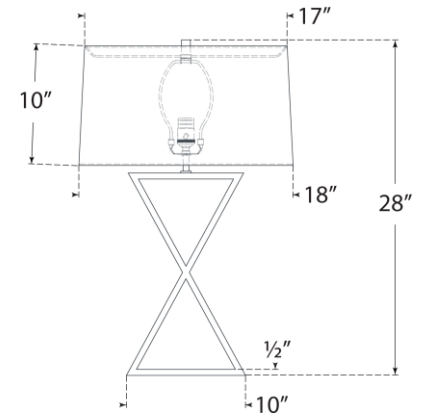

TEAR SHEET

Denali Medium Table Lamp

Item # CHA 8551AI-L

Designer: Chapman & Myers

Height: 28"

Width: 18"

Base: 5" x 10" Rectangle

Finishes: AI

Shade Treatments: L

Shade Details: 17" x 18" x 10"

Socket: E26 Dimmer

Wattage: 15 LED A

Note: UL Only

Side View

Front View

Top View