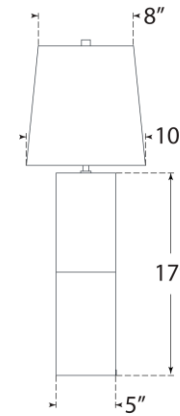

TEAR SHEET

Denali Medium Table Lamp

Item # CHA 8551AI-L

Designer: Chapman & Myers

Height: 28"

Width: 18"

Base: 5" x 10" Rectangle

Finishes: AI

Shade Treatments: L

Shade Details: 17" x 18" x 10"

Socket: E26 Dimmer

Wattage: 15 LED A

Note: UL Only

Side View

Front View

Top View