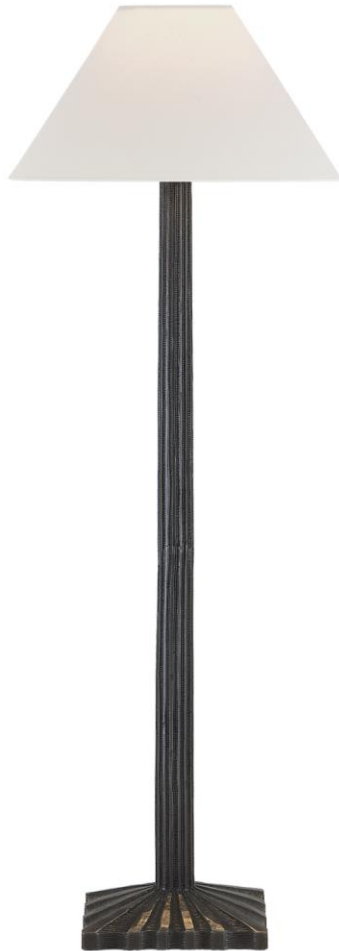

TEAR SHEET

Strie Buffet Lamp

Item # CHA 8463AI-L

Designer: Chapman & Myers

Height: 31.5"

Width: 10"

Base: 4" x 6" Rectangle

Finishes: AI, G, GI, WHT

Shade Treatments: L, NP

Shade Details: 3.5" x 10" x 7" Square

Socket: E26 Keyless w/ Hi-Lo Line Switch

Wattage: 60 B11

Weight: 12 Pounds

©EFC DESIGNS