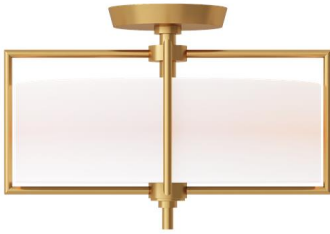

GENERATION LIGHTING

CF1122BBS: Medium Semi-Flush Mount

Dimensions:

Diameter: 15" **Wire:** 8" (color/Black/White)
Width: 15" **Mounting Proc.:** Set Screw(s)
Height: 10" **Connection:** Mounted To Box

Bulbs:

2 - E26 Medium A19 75w Max. 120v - Not included

Material List:

1 Body - Steel - Burnished Brass

Safety Listing:

Safety Listed for Damp Locations

Collection: Perno

UPC #: 014817626490

Finish: Burnished Brass (BBS)

Shade / Glass / Diffuser Details:

Part	Material	Finish	Quantity	Item Number	Length	Width	Height	Diameter	Fitter Diameter	Shade Top Length	Shade Top Width	Shade Top Diameter
Shade	Fabric	White Linen	1				4 1/2	14				
Diffuser	Glass	Silk Print Inside Sand Blast Outside	1				5/32	13 1/2				