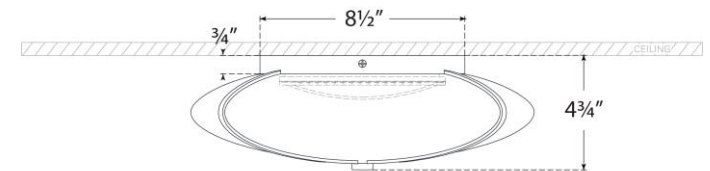

### Fondant 14" Flush Mount

Item # CD 4006GM-WG

Designer: Champalimaud

Height: 4.75"

Width: 14.25"

Canopy: 8.5" Square

Finishes: GM, PN, SB

Glass Options: WG

Socket: Dedicated LED

Wattage: 18w (1500lm)

Note: UL Only

Front View

Bottom View