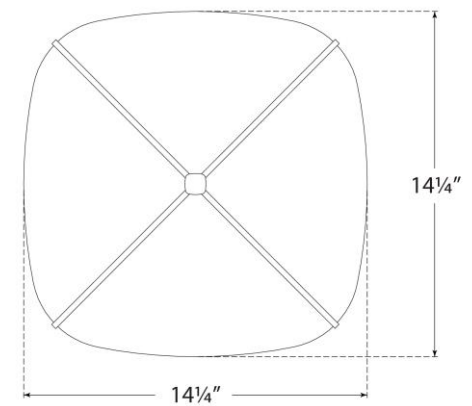

Front View

Bottom View