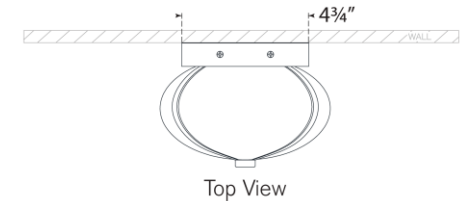

TEAR SHEET

Fondant 13" Linear Bath Sconce

Item # CD 2005GM-WG

Designer: Champalimaud

Height: 13.5"

Width: 6.5"

Extension: 4.5"

Backplate: 4.75" x 10.75" Rectangle

Finishes: GM, PN, SB

Glass Options: WG

Socket: Dedicated LED

Wattage: 12w (1000lm)

Note: UL Only

Top View

Side View

Front View