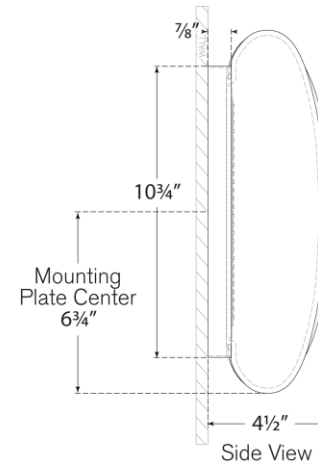

TEAR SHEET

Fondant 13" Linear Bath Sconce

Item # CD 2005GM-WG

Designer: Champalimaud

Height: 13.5"

Width: 6.5"

Extension: 4.5"

Backplate: 4.75" x 10.75" Rectangle

Finishes: GM, PN, SB

Glass Options: WG

Socket: Dedicated LED

Wattage: 12w (1000lm)

Note: UL Only

Top View

Side View

Front View