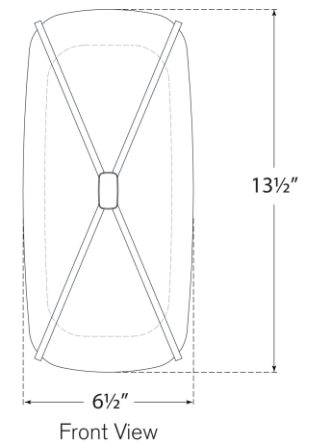

TEAR SHEET

Fondant 13" Linear Bath Sconce

Item # CD 2005GM-WG

Designer: Champalimaud

Height: 13.5"

Width: 6.5"

Extension: 4.5"

Backplate: 4.75" x 10.75" Rectangle

Finishes: GM, PN, SB

Glass Options: WG

Socket: Dedicated LED

Wattage: 12w (1000lm)

Note: UL Only

Top View

Side View

Front View