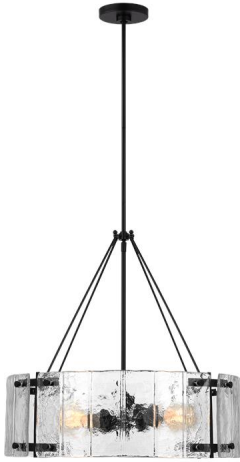

GENERATION LIGHTING

AP1234AI: Medium Chandelier

Dimensions:

Diameter:	24"	Overall Height:	78 1/2"
Width:	24"	Wire:	180" (color/Black)
Height:	22 7/8"	Mounting Proc.:	Screw Collar - Stem
		Connection:	Mounted To Box

Bulbs:

4 - E26 Medium A19 75w Max. 120v - Not included

Material List:

- 1 Body - Steel - Aged Iron
- 4 12" Stem - Steel - Aged Iron
- 1 6" Stem - Steel - Aged Iron

Safety Listing:

Safety Listed for Damp Locations

Collection: Calvert

UPC #: 014817626681

Finish: Aged Iron (AI)

Shade / Glass / Diffuser Details:

Part	Material	Finish	Quantity	Item Number	Length	Width	Height	Diameter	Fitter Diameter	Shade Top Length	Shade Top Width	Shade Top Diameter
Shade	Glass	Clear Textured	4				8	23 1/8				