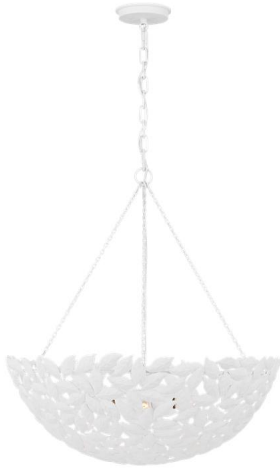

GENERATION LIGHTING

AP1186TXW: Large Pendant

Dimensions:

Diameter:	23 3/4"	Overall Height:	94 5/8"
Width:	23 3/4"	Wire:	180" (color/Clear Silver)
Height:	32 7/8"	Chain:	60"
		Mounting Proc.:	Screw Collar - Chain
		Connection:	Mounted To Box

Bulbs:

6 - Candelabra Torpedo 60w Max. 120v - Not included

Features:

- This product may be mounted on a sloped ceiling
- Easily converts to LED with optional replacement lamps
- Meets Title 24 energy efficiency standards
- Title 24 compliant if used with Joint Appendix (JA8) approved light bulbs listed in the California Energy Commission Appliance database.

Collection: Kelan

cETL listed for damp locations

Supplied with 15 feet of wire

UPC #:014817621792

Finish: Textured White (TXW)

Material List:

- 1 Body - Steel - Textured White
- 1 Chain - Steel - Textured White
- 3 Chain - Steel - Textured White

Safety Listing:

- Safety Listed for Damp Locations
- Safety Listed for Damp Locations

Shade / Glass / Diffuser Details:

Part	Material	Finish	Quantity	Item Number	Length	Width	Height	Diameter	Fitter Diameter	Shade Top Length	Shade Top Width	Shade Top Diameter
Shade	Steel	Textured White	1				10	32				