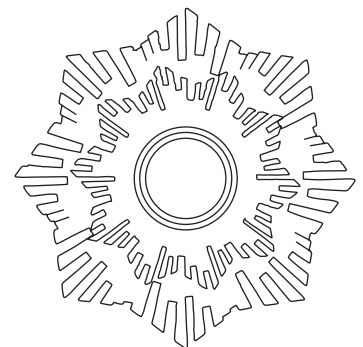

**OUTDOOR
APPROVED**

ANDERS

The Anders puts an industrial twist on the popular starburst shape. The layered rays resemble gears and because it's crafted from concrete, this mirror will complement a rustic setting indoors or out.

MATERIAL

Reconstituted Stone*

DIMENSIONS

38"D

Outer Profile: 2"

REFLECTION AREA

Diameter: 10"

TYPE OF HARDWARE

WEIGHT

38lbs

MIRROR TYPE

Normal

**Reconstituted Stone material naturally distresses. Minor cracks and imperfections are to be expected.*

FINISH

Light Gray

Rustic Brown