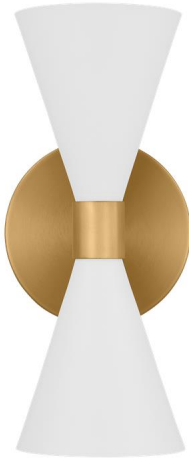

GENERATION LIGHTING

AEW1032MWT: Large Sconce

Collection: Albertine

UPC #: 014817625844

Finish: Matte White (MWT)

Dimensions:

Width: 5" **Extends:** 6 1/2"
Height: 13 1/8" **Wire:** 8" (color/Black/White)
Weight: 2.65 lbs. **Mounting Proc.:** Set Screw(s)
Connection: Mounted To Box

Bulbs:

2 - Candelabra Torpedo 60w Max. 120v - Not included

Features:

- Easily converts to LED with optional replacement lamps
- Meets Title 24 energy efficiency standards
- Title 24 compliant if used with Joint Appendix (JA8) approved light bulbs listed in the California Energy Commission Appliance database.

Material List:

1 Body - Steel - Burnished Brass

Safety Listing:

Safety Listed for Damp Locations

Shade / Glass / Diffuser Details:

Part	Material	Finish	Quantity	Item Number	Length	Width	Height	Diameter	Fitter Diameter	Shade Top Length	Shade Top Width	Shade Top Diameter
Shade	Steel	Matte White	2				6	5				1 1/2