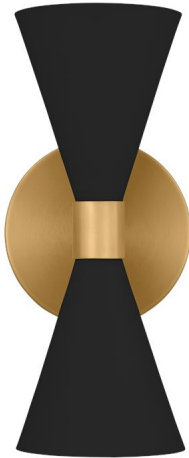

GENERATION LIGHTING

AEW1032MBK: Large Sconce

Collection: Albertine

UPC #:014817625837

Finish: Midnight Black (MBK)

Dimensions:

Width: 5"

Height: 13 1/8"

Weight: 2.65 lbs.

Extends: 6 1/2"

Wire: 8" (color/Black/White)

Mounting Proc.: Set Screw(s)

Connection: Mounted To Box

Bulbs:

2 - Candelabra Torpedo 60w Max. 120v - Not included

Features:

Material List:

1 Body - Steel - Burnished Brass

Safety Listing:

Safety Listed for Damp Locations

Shade / Glass / Diffuser Details:

Part	Material	Finish	Quantity	Item Number	Length	Width	Height	Diameter	Fitter Diameter	Shade Top Length	Shade Top Width	Shade Top Diameter
Shade	Steel	Midnight Black	2				6	5				1 1/2