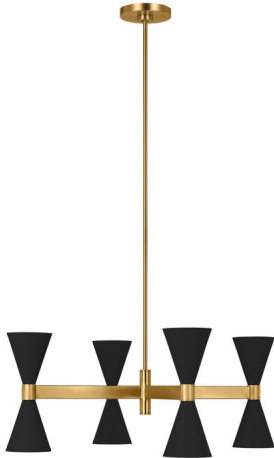

GENERATION LIGHTING

AEC1088MBK: Large Chandelier

Collection: Albertine

UPC #: 014817625899

Finish: Midnight Black (MBK)

Dimensions:

Diameter: 32"

Width: 32"

Height: 13 1/8"

Weight: 11.9 lbs.

Overall Height: 64 1/2"

Wire: 180" (color/Clear Silver)

Mounting Proc.: Screw Collar - Stem

Connection: Mounted To Box

Bulbs:

8 - Candelabra Torpedo 60w Max. 120v - Not included

Material List:

- 1 Body - Steel - Burnished Brass
- 4 12" Stem - Steel - Burnished Brass
- 1 6" Stem - Steel - Burnished Brass

Safety Listing:

Safety Listed for Damp Locations

Shade / Glass / Diffuser Details:

Part	Material	Finish	Quantity	Item Number	Length	Width	Height	Diameter	Fitter Diameter	Shade Top Length	Shade Top Width	Shade Top Diameter
Shade	Steel	Midnight Black	8				6	5				1 1/2

Backplate / Canopy Details: