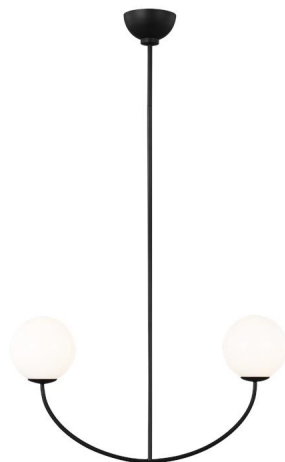

## AEC1042MBK: Two Light Linear Chandelier

**Collection:** Galassia

Featured in the decorative Galassia collection

2 60 watt torpedo light bulbs

Milk white glass

A great choice for your do-it-yourself project

### Dimensions:

**Length:** 7"  
**Width:** 30"  
**Height:** 15 7/8"  
**Weight:** 6.8 lbs.

**Overall Height:** 81"

**Wire:** 180" (color/Black)

**Mounting Proc.:** Screw Collar - Stem

**Connection:** Mounted To Box

### Features:

- This product may be mounted on a sloped ceiling
- This fixture features mouth-blown glass and slight variations are an inherent part of the handcrafting process.
- Easily converts to LED with optional replacement lamps
- Meets Title 24 energy efficiency standards
- Title 24 compliant if used with Joint Appendix (JA8) approved light bulbs listed in the California Energy Commission Appliance database.

### Shade / Glass / Diffuser Details:

Part	Material	Finish	Quantity	Item Number	Length	Width	Height	Diameter	Fitter Diameter	Shade Top Length	Shade Top Width	Shade Top Diameter
Shade	Glass	Milk White	2				6 3/4	7				