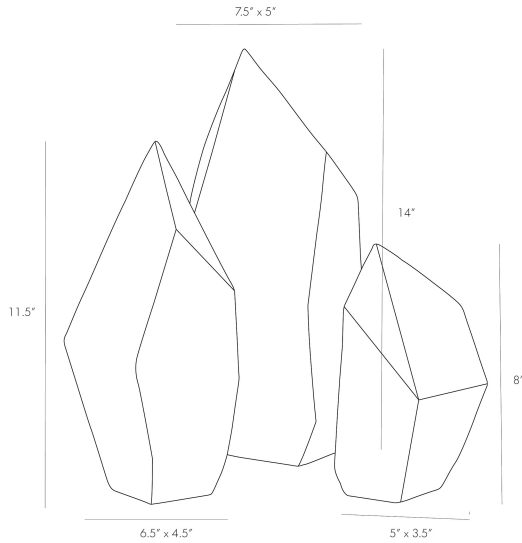

ARTERIORS

Nerine Sculptures, Set of 3 #9549

Like geometric pillars, these sculptures add a bit of modern sophistication to a table, desk or shelf. The ivory finish makes them almost identical to marble, with even, prism surfaces and clean lines with modern class. They provide form or function, whether as bookends and paperweights or simply as decorative accents to elevate a look.

DIMENSION

Set Dimension D:	12.7cm
Set Dimension D1:	11.43cm
Set Dimension D2:	8.89cm
Set Dimension H:	35.56cm
Set Dimension H1:	29.21cm

INFO

Assembly Required:	No
Size will vary:	No

MARKET

Web/Marketing Description:	Like geometric pillars, these sculptures add a bit of modern sophistication to a table, desk or shelf. The ivory finish makes them almost identical to marble, with even, prism surfaces and clean lines with modern class. They provide form or function, whether as
Web/Marketing Description Ext:	

Set Dimension H2: 20.32cm
Set Dimension W: 19.05cm
Set Dimension W1: 16.51cm
Set Dimension W2: 12.7cm

bookends and
paperweights or
simply as
decorative
accents to
elevate a look.

SHIPPING

Gross Weight (e-ship): 28.5
Net Weight: 27
Truck Ship: No