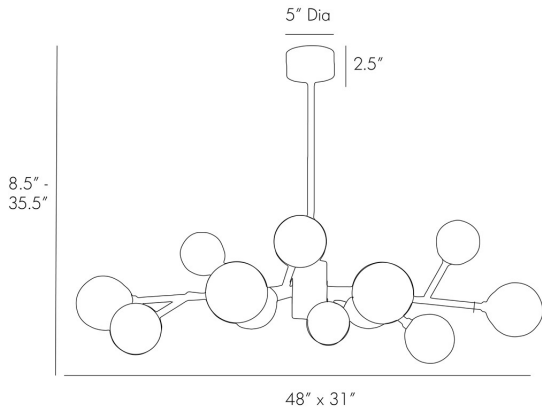

# ARTERIO RS

## Dallas Small Chandelier

#89406

An Arteriors icon gets an update. Mid-century inspiration meets small-scale design with this 12-light, brown nickel take on the Dallas Chandelier and its Sputnik form. Features 12 adjustable arms, each topped with a smoke glass globe, to allow for customized constellation creation. Shown with 2 tubular bulbs. Additional pipe available (PIPE-103). Also available in polished nickel (89455) and vintage brass (89456). Approved for use in covered outdoor areas.

## DIMENSION

Overall Adjustable Height:	8.5-35.5
Canopy Dimension Dia:	12.7cm
Canopy Dimension H:	6.35cm
Overall Dimension D:	78.74cm
Overall Dimension W:	121.92cm

## SHADE

Globe 1 Diameter:	5.5
Globe 1 Height:	5.5
Globe 2 Diameter:	4.75
Globe 2 Height:	4.75
Shade Diffuser (Y/N):	No