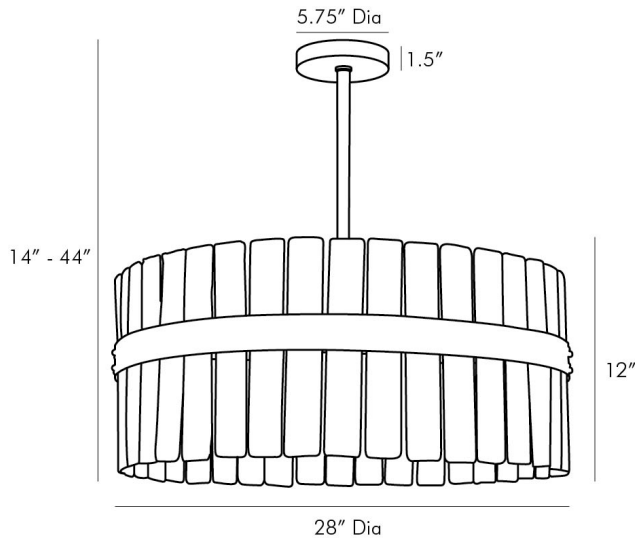

ARTERIOS

Sinclair Chandelier

#89312

This timeless chandelier has a beauty all its own. Constructed of over twenty panels of organic seeded glass, each is formed by hand, so they will feature their own individual forms and natural edges. The outer steel band shines in an antique brass finish, with rivet details that offer an unexpected edge to the refined aesthetic. Additional pipe available (PIPE-205). Approved for use in covered outdoor areas.

APPEARANCE

Canopy Finish:	Antique Brass
Primary Material:	Steel
Material 1:	Glass
Pipe/Chain Finish:	Antique Brass
Finish will vary:	Yes
Finish 1:	Clear
Appearance Finish:	Antique Brass
Canopy Material:	Steel
Installation Environment 1:	Contract Suitable

Web/Marketing Description Ext:

*Approved for Saudi Arabia:

Yes

aesthetic.
Additional pipe
available
(PIPE-205).
Approved for
use in covered
outdoor areas.

DIMENSION

Overall Adjustable Height: 0cm - 0cm
Canopy Dimension Dia: 14.605cm
Canopy Dimension H: 3.81cm
Chandelier Dim Dia: 71.12cm
Chandelier Dim H: 30.48cm
Overall Diameter: 71.12cm

INFO

Additional Part Number 1: PIPE-205
Additional Part Dims 1: (1) 6", (1) 12"
Additional Part Number 2: CANOPY-280
Additional Part 1- Max Qty: 4
Additional Part Dims 2: 1.5 x 5.75
Assembly Required: Yes
Size will vary: No