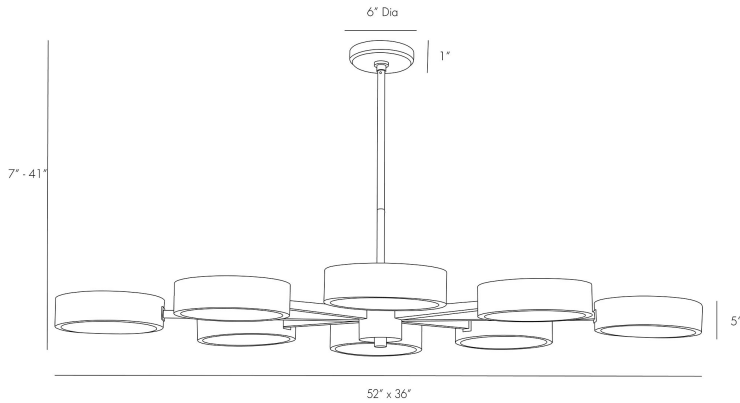

ARTERIOS

Linus Starburst Chandelier

#89117

Minimalist, modern and oh so cool. The eight-light Linus Chandelier's vibrant heritage brass finish is perfectly complemented by its polished details. The tempered, frosted glass diffusers serve dual functions creating softer light below and shining additional light to the chandelier's frame, spotlighting its bold finish. Additional pipe available (PIPE-182). Also in pale brass finish (89097) and a linear style (89443). Approved for use in covered outdoor areas.

APPEARANCE

Top Coat/Sealant:	Yes
Installation Environment 1:	Contract Suitable
Appearance Finish:	Heritage Brass
Finish 1:	Frosted
Primary Material:	Steel
Material 1:	Glass
Finish will vary:	No

CERT

*Approved for Australia:	Yes
*Approved for Belarus:	No
Approved for Canada:	Yes
*CB Certified:	Yes
*Approved for European Union:	Yes
*Approved for Kuwait:	Yes
*Approved for Kazakhstan:	No
Approved for Mexico:	Yes
*Approved for New Zealand:	Yes
*Approved for Russian Federati:	No
*Approved for Saudi Arabia:	Yes

MARKET

Web/Marketing Description:	Minimalist, modern and oh so cool. The eight-light Linus Chandelier's vibrant heritage brass finish is perfectly complemented by its polished details. The tempered, frosted glass diffusers serve dual functions creating softer light below and shining additional light to the chandelier's frame,
Web/Marketing Description Ext: