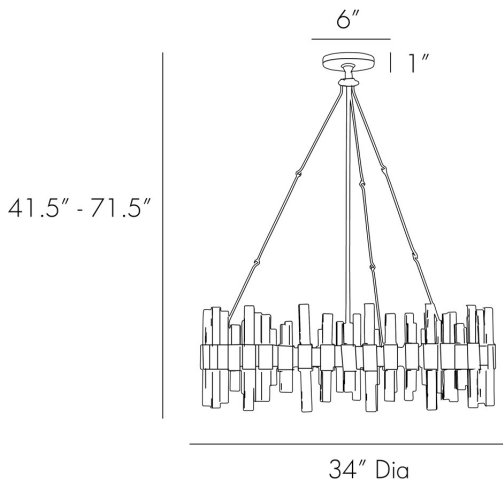

ARTERIOURS

Haskell Large Chandelier

#89055

Antique brass and clear acrylic are the perfect pair on this eight-light chandelier. Approved for use in covered outdoor areas. Similar style available as a sconce (49057). Finish may vary. Additional pipe available (PIPE-101).

APPEARANCE

Top Coat/Sealant:	Yes
Canopy Finish:	Antique Brass
Canopy Material:	Brass
Installation Environment 1:	Contract Suitable
Appearance Finish:	Antique Brass
Finish 1:	Clear
Primary Material:	Brass
Material 1:	Acrylic
Pipe/Chain Finish:	Antique Brass
Finish will vary:	No

MARKET

Web/Marketing Description:	Antique brass and clear acrylic are the perfect pair on this eight-light chandelier. Approved for use in covered outdoor areas. Similar style available as a sconce (49057). Finish may vary. Additional pipe available (PIPE-101).
----------------------------	---

SHADE

Shade Diffuser (Y/N):	No
-----------------------	----

SHIPPING

Gross Weight (e-ship):	61
Net Weight:	35
Truck Ship:	No

DIMENSION

Overall Adjustable Height:	29.5-71.5
Canopy Dimension Dia:	15.24cm
Canopy Dimension H:	2.54cm
Chandelier Dim Dia:	86.36cm
Chandelier Dim H:	105.41cm
Overall Diameter:	86.36cm